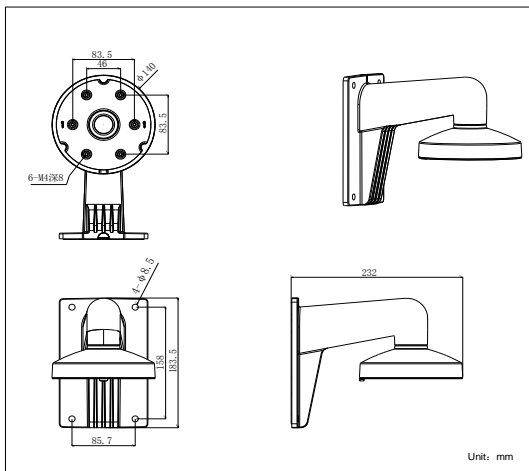

DS-1273ZJ-140

DS-2CC51xxP(N) Wall Mounting Bracket for Dome Camera

Features:

- Aluminum alloy material with surface spray treatment
- The outlet hole makes the feature looks better
- Better water proof design
- Convenient installation coordinating with lower bowl

Dimension:

Order Model:

DS-1273ZJ-140

Parameter:

Model	DS-1273ZJ-140
Parameters	DS-2CC51xxP(N) Wall Mounting Bracket for Dome Camera
Appearance	Hikvision White
Range of Application	Suitable for DS-2CC51xxP(N) dome camera wall mounting
Material	Aluminum Alloy
Dimension	Φ 140×182×120mm
Weight	703g

Notice:

- The bracket is for DS-2CC51xxP(N)-VF dome camera
- Pay attention to the color matching when select bracket
- The bracket should be installed on flat wall
- The wall must be capable of supporting over 3 times as much as the total weight of the camera and the mount
- The maximum load capacity of the bracket is 4.5KG