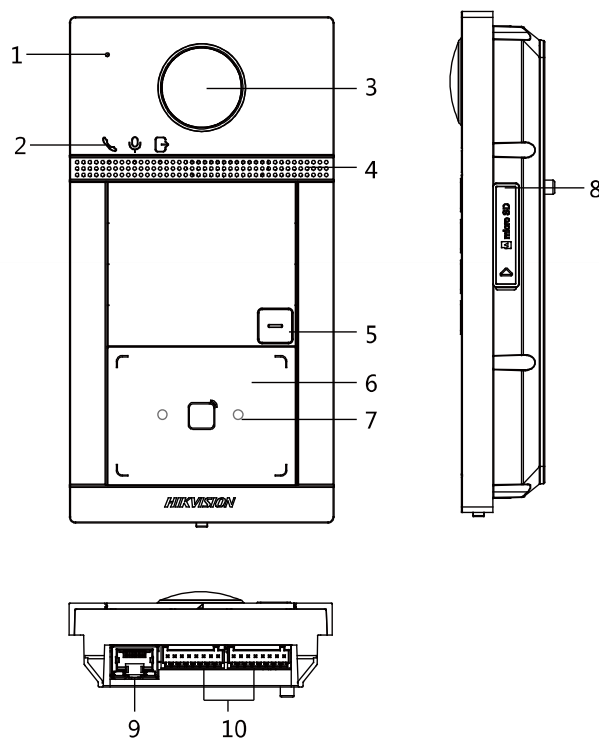

Power supply	IEEE802.3af, standard PoE 12 VDC
Power consumption	< 10 W
Working temperature	-40° C to 53° C(-40° F to 127.4° F)
Working humidity	10% to 95%
Installation	Surface mounting/ Flush mounting
Dimension	174 mm × 91 mm × 29 mm

Available Model

DS-KV8113-WME1

Appearance and Interfaces

No.	Description	No.	Description
1	Microphone	6	Card Reading Area
2	Indicator	7	IR Light
3	Camera	8	MicroSD Card Slot & Debugging Port
4	Loudspeaker	9	LAN
5	Button	10	Terminals