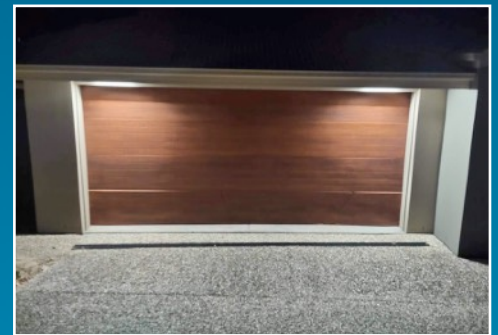

## NIGHT SABRE™

Night Sabre linear security lights deliver the very latest in high brightness LED technology in a sleek and discreet weatherproof form. These beautifully crafted aluminium floodlights can fit under a windowsill, above a door or under the eaves. Built to last for over 35,000 hours, covered by a 2 year warranty.

- Digital PIR sensor will reliably detect movement up to 9m away
- Integrated photocell ensures the light only operates when needed
- Flashing warning LED indicates the presence of an active security deterrent
- Three models to choose from; 12v, PoE & Wifi in white or anthracite finishes
- NS-45S has full app and voice assistant control and can integrate with other smart systems to create intelligent deterrents
- App based geofencing also supports welcome home lighting